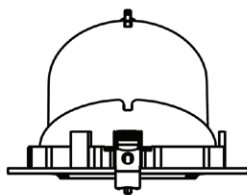

38W ROUND SHOP LIGHTERS

This LED shop lighter replaces traditional round 70w and 150w metal halide shoplights, with lower heat generation, low power and high lumen output. With stronger spring clamps for easier installation, this shoplighter is the ideal replacement choice.

BEAM ANGLE 48 DEG 5000K		
Distance (M)	Avg/Max (lux)	Diameter (M)
1	1165	1.34
2	291	2.68
3	129	4.03
4	72	5.37
5	47	6.72