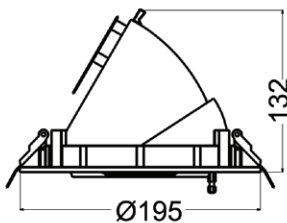

38W ROUND SHOP LIGHTERS

This LED shop lighter replaces traditional round 70w and 150w metal halide shoplights, with lower heat generation, low power and high lumen output. With stronger spring clamps for easier installation, this shoplighter is the ideal replacement choice.

BEAM ANGLE 48 DEG 5000K		
Distance (M)	Avg/Max (lux)	Diameter (M)
1	1165	1.34
2	291	2.68
3	129	4.03
4	72	5.37
5	47	6.72