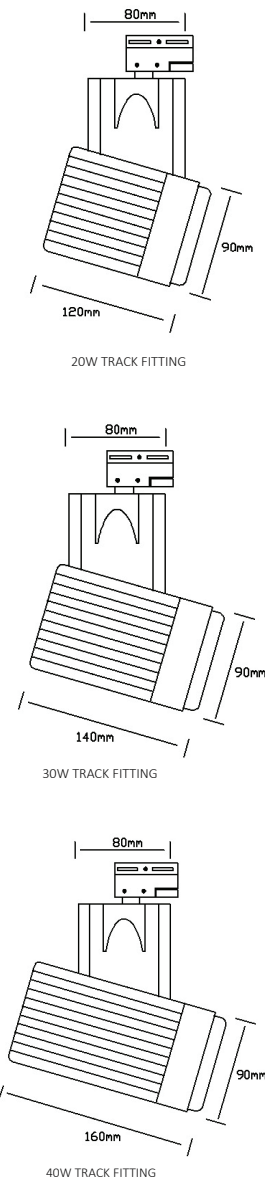

COMMERCIAL TRACK LIGHTS

These high power LED track light fitting is designed to replace 70w metal halide track fittings with lower heat generation, low power consumption and high lumen output. The new architecturally designed housing makes this track light fitting an ideal choice.

Product Code	Voltage (V)	Wattage (W)	Power Factor	Luminous Flux (Lm)	Beam Angle	CRI	Colour temp	Dimmable
TRA-20-SD-WW	240V AC	20W	>0.85	1840	24 or 60	>80	3000 K	Yes
TRA-20-SD-NW	240V AC	20W	>0.85	1820	24 or 60	>80	5000 K	Yes
TRA-30-SD-WW	240V AC	30W	>0.85	2710	24 or 60	>80	3000 K	Yes
TRA-30-SD-NW	240V AC	30W	>0.85	2750	24 or 60	>80	5000 K	Yes
TRA-40-SD-WW	240V AC	40W	>0.85	3495	24 or 60	>80	3000 K	Yes
TRA-40-SD-NW	240V AC	40W	>0.85	3570	24 or 60	>80	5000 K	Yes

Note : Lights are available in silver , white or black finish, other colour temperatures also available

BEAM ANGLE 24 DEG 5000K		
Distance (M)	Avg/Max (lux)	Diameter (M)
1	5750	0.402
1.5	2550	0.603
2	920	1.05
2.5	490	1.47
3.0	284	1.89

BEAM ANGLE 60 DEG 5000K		
Distance (M)	Avg/Max (lux)	Diameter (M)
1	1988	1.08
1.5	883	1.62
2	497	2.16
2.5	318	2.71
3.0	220	3.25