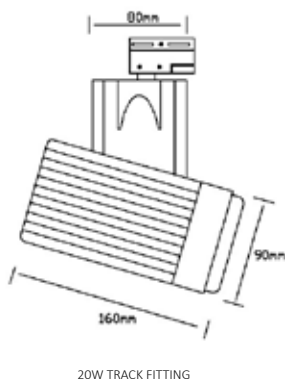

COMMERCIAL TRACK LIGHTS

This high power LED track light fitting is designed to replace 70w metal halide track fittings with much lower heat generated, low power consumption and high lumen output, now with the new architecturally designed housing, makes this track light fitting an ideal choice.

Note : Lights are available in silver , white or black finish, other colour temperatures also available

Distance (M)	BEAM ANGLE 24 DEG 5000K	
	Avg/Max (lux)	Diameter (M)
1	5750	0.402
1.5	2550	0.603
2.5	920	1.05
3.5	490	1.47
4.5	284	1.89