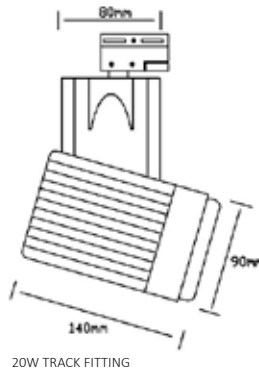

COMMERCIAL TRACK LIGHTS

This high power LED track light fitting is designed to replace 70w metal halide track fittings with much lower heat generated, low power consumption and high lumen output, now with the new architecturally designed housing, makes this track light fitting an ideal choice.

Note : Lights are available in silver , white or black finish, other colour temperatures also available

Distance (M)	BEAM ANGLE 24 DEG 5000K	
	Avg/Max (lux)	Diameter (M)
1	5750	0.402
1.5	2550	0.603
2.5	920	1.05
3.5	490	1.47
4.5	284	1.89