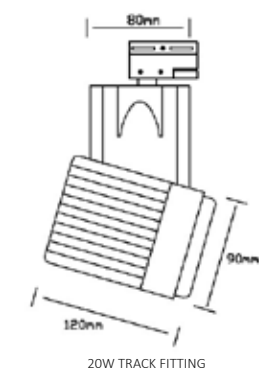

COMMERCIAL TRACK LIGHTS

This high power LED track light fitting is designed to replace 70w metal halide track fittings with much lower heat generated, low power consumption and high lumen output, now with the new architecturally designed housing, makes this track light fitting an ideal choice.

Note : Lights are available in silver , white or black finish, other colour temperatures also available

Distance (M)	BEAM ANGLE 24 DEG 5000K	
	Avg/Max (lux)	Diameter (M)
1	5750	0.402
1.5	2550	0.603
2.5	920	1.05
3.5	490	1.47
4.5	284	1.89